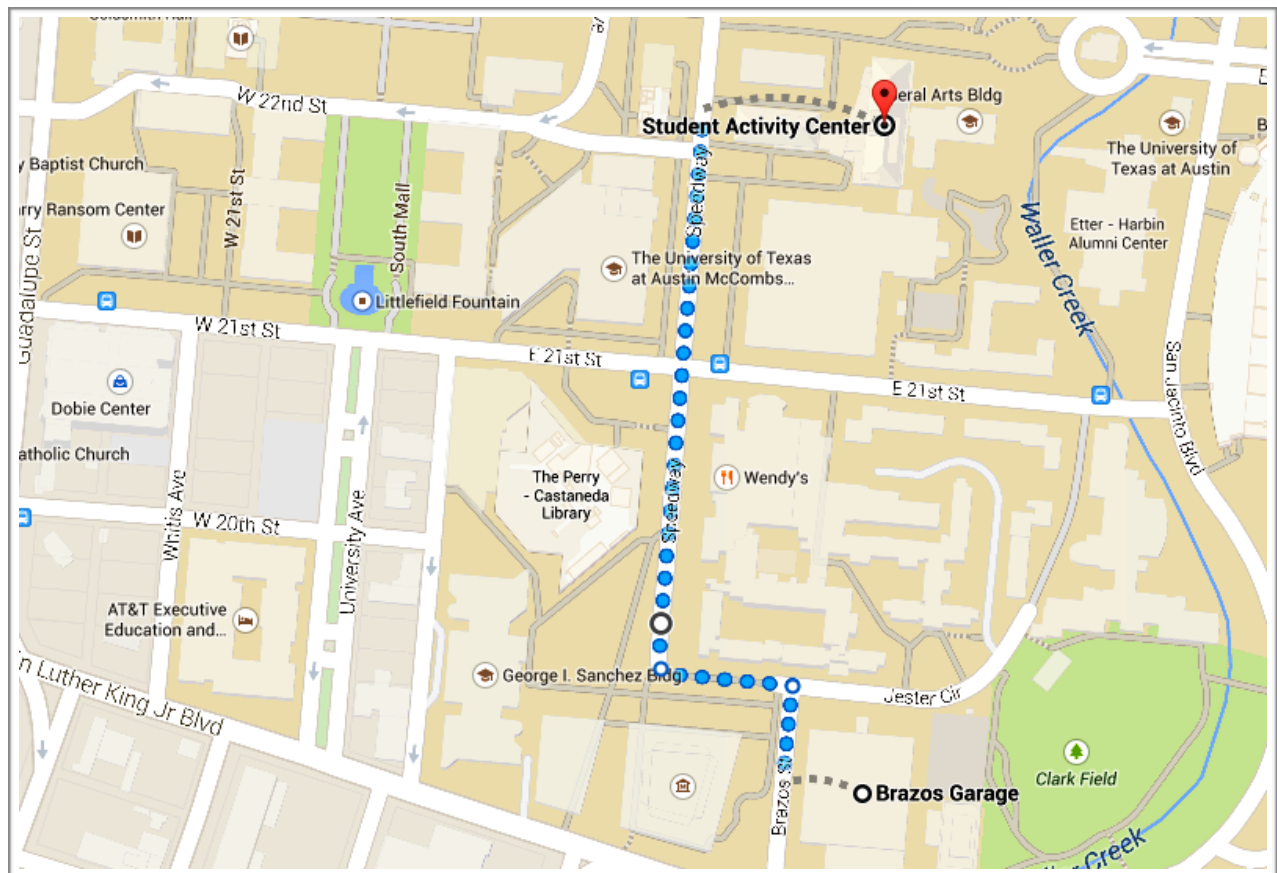

## Walking Directions: Brazos Garage to Workshop (Student Activity Center)

(0.3 miles)

Brazos Garage (210 E. MLK Jr Blvd)

Head north on Brazos St toward Jester Cir

Turn left onto Jester Cir

Turn right onto Speedway

Destination will be on the right

Student Activity Center (2201 Speedway, Austin, TX 78712)